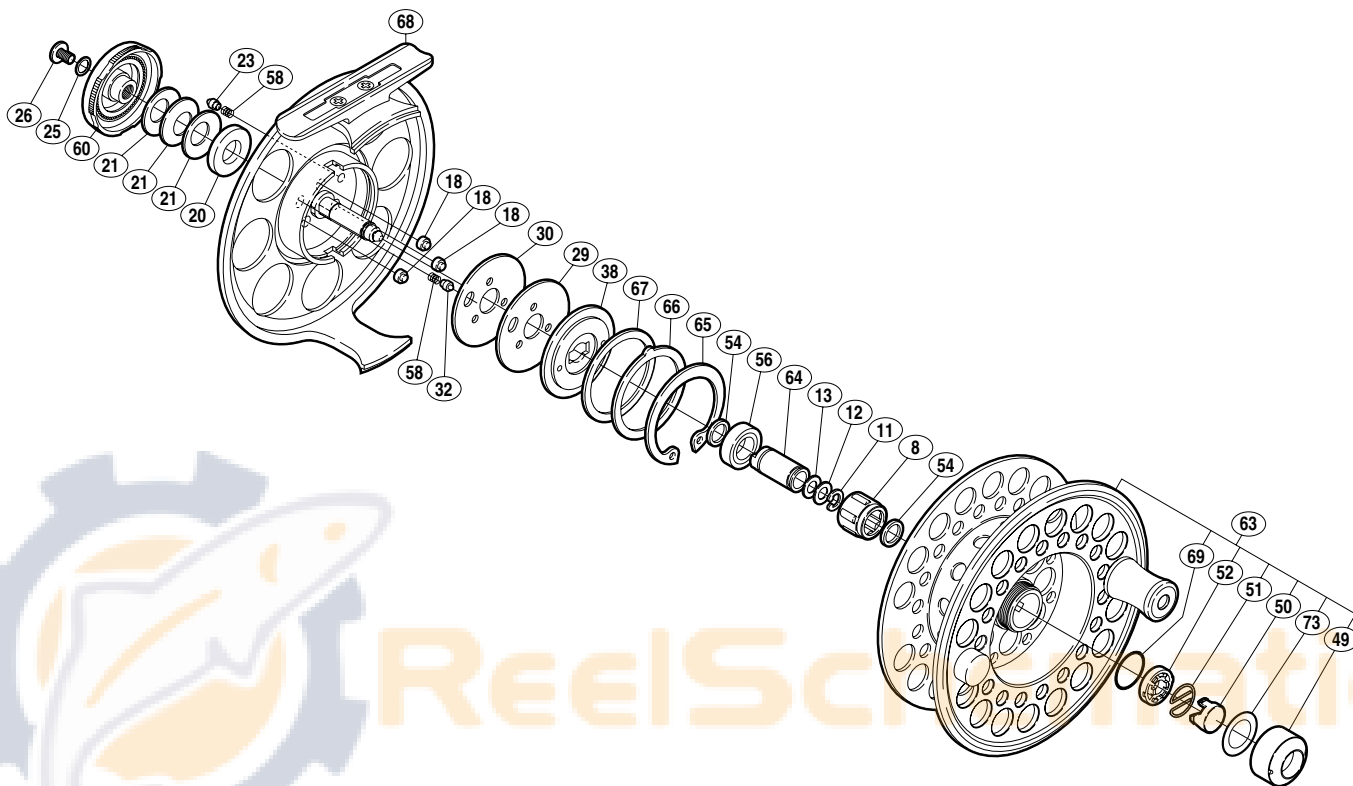

# SHIMANO®

## BIGCRAFT XT

BC-XT78LA

(1RI090007G)

Part No.	Description	Part No.	Description
FLY0008	Roller Clutch	FLY0051	Locking Spring
FLY0011	C Lock	FLY0052	Main Shaft Bushing
FLY0012	Main Shaft Washer A	FLY0054	O Ring
FLY0013	Main Shaft Washer B	FLY0056	Ball Bearing
FLY0018	Drag Press	FLY0058	Click Spring
FLY0020	Drag Spring Spacer	FLY0060	Drag Knob
FLY0021	Coned Disc Spring	FLY0063	Spool Set
FLY0023	Click Pin	FLY0064	Roller Clutch Inner Tube
FLY0025	Washer	FLY0065	Snap Spring
FLY0026	Drag Knob Screw	FLY0066	Eared Washer
FLY0029	Drag Washer A	FLY0067	Drag Washer C
FLY0030	Drag Washer B	FLY0068	Back Plate Assembly
FLY0038	Drag Plate	FLY0069	O Ring
FLY0049	Push Button Collar	FLY0073	Washer
FLY0050	Push Button		